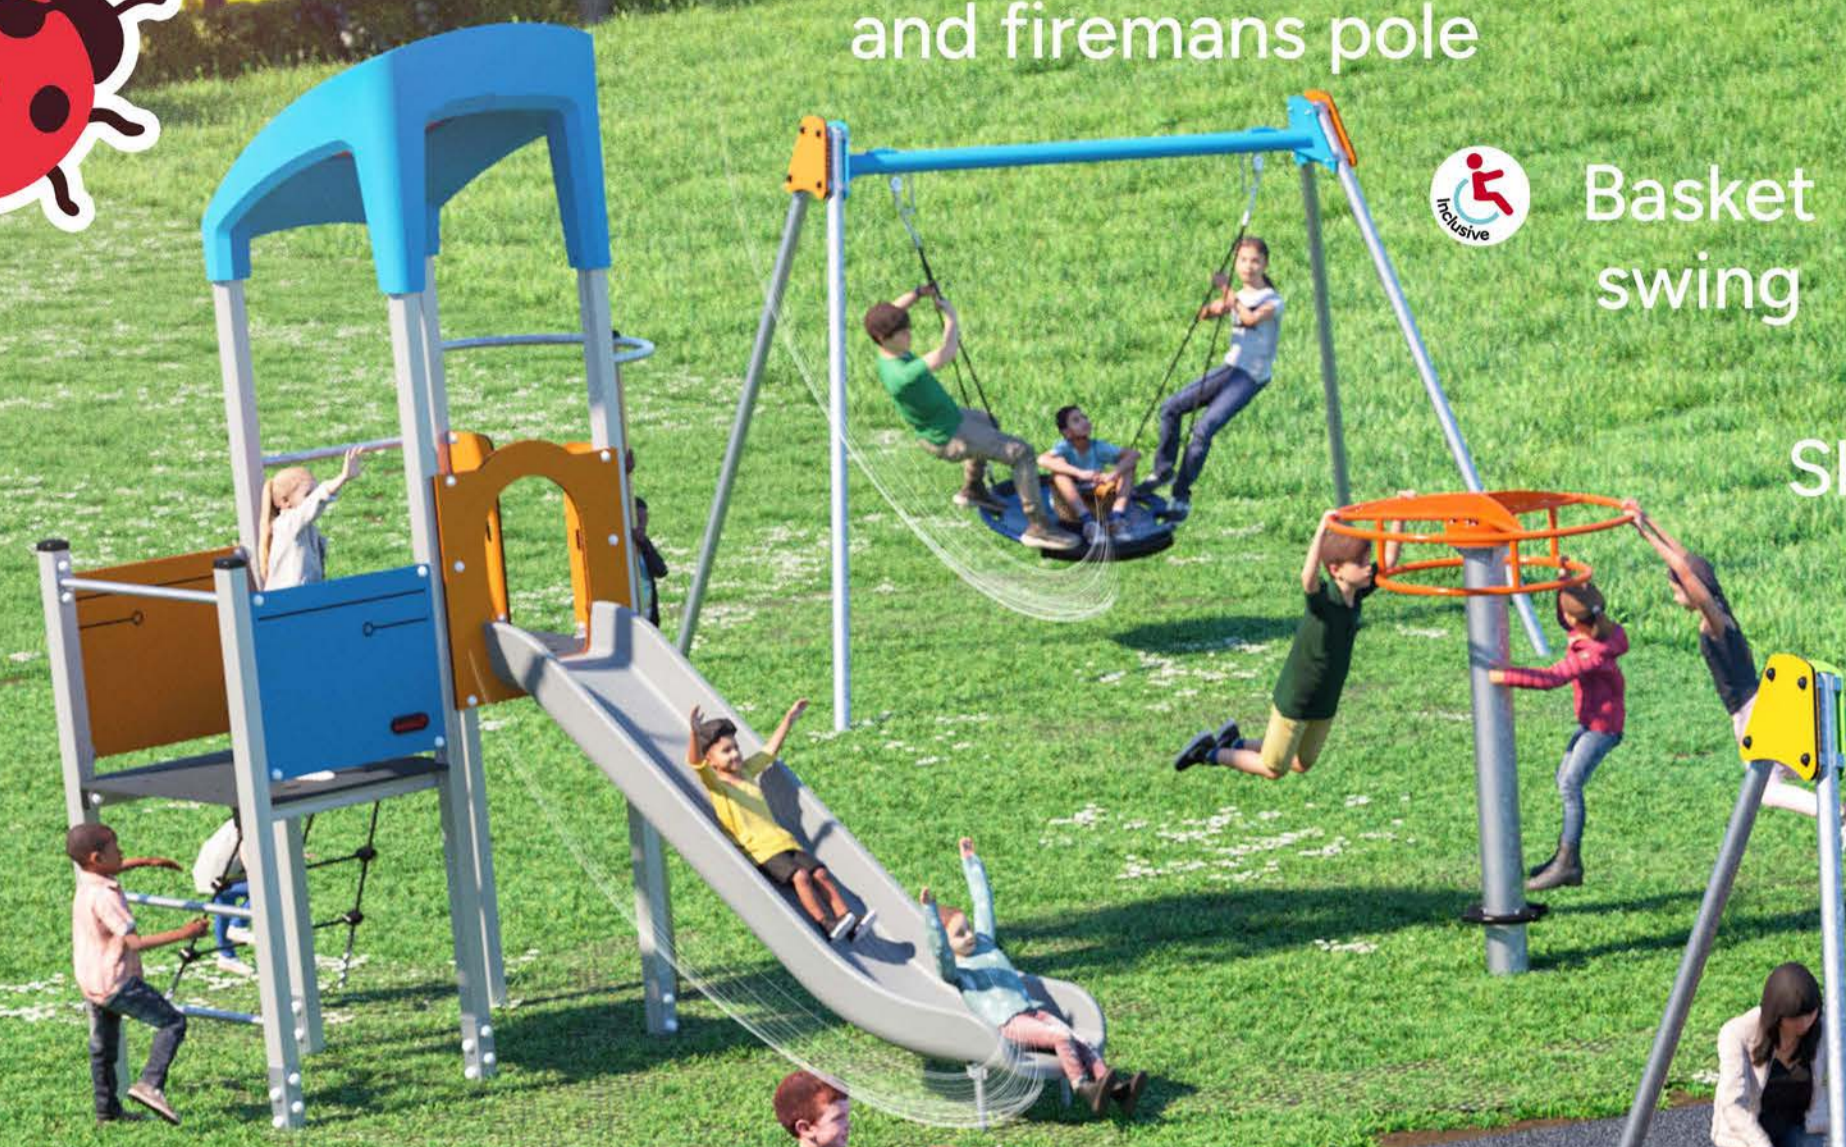

Devon Road Play Area

Luton Borough Council

Junior multi play unit with slide and firemans pole

Basket swing

LIFETIME WARRANTY

MADE OF UP TO 95% RECYCLED MATERIALS

Group swinging

Sliding

Two bay swing with inclusive seat, cradle seat and flat seat

What time is it panel

Inclusive swing seat

Pony seesaw

Spinner bowl

Accessible picnic table

Emotions communication panel

Ladybird springer

Toddler multi play unit with slide

Non-verbal panel

Tactile panel

Easy access steps

Group spinning

Inclusive

50 PLUS USERS

25 PLUS FEATURES

AGE 2-12 RANGE

KOMPAN

Have your say: Scan here