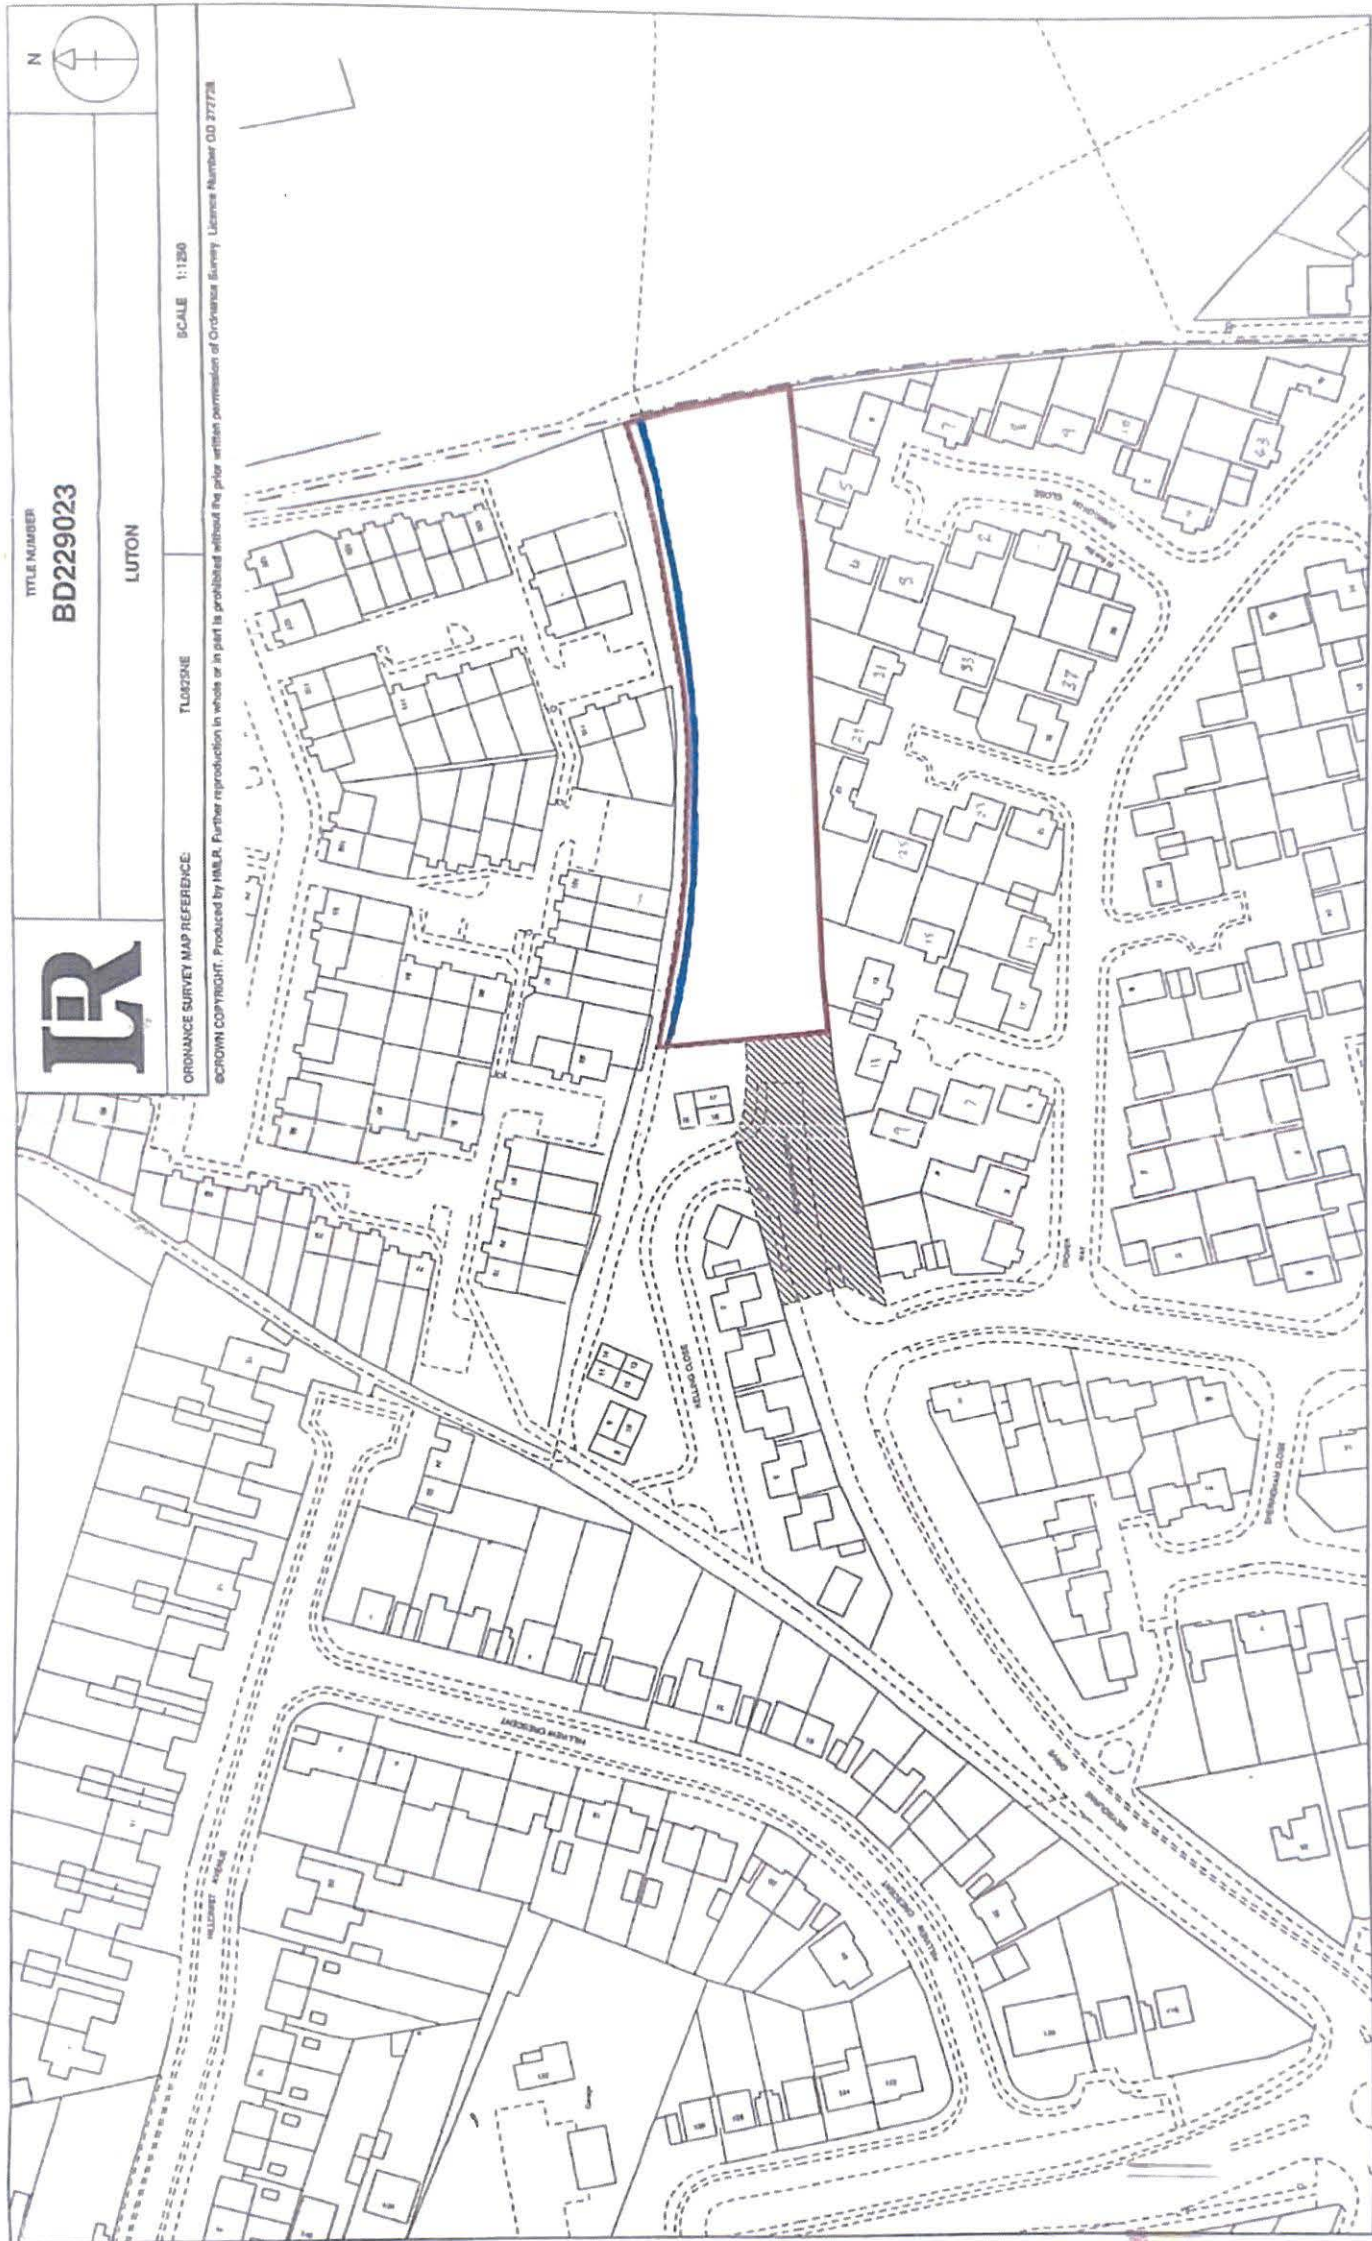

25232

TITLE NUMBER  
**BD229023**

LUTON

ORDNANCE SURVEY MAP REFERENCE:  
TUDORSHIRE  
SCALE 1:1250  
CROWN COPYRIGHT. Produced by HM Land Registry. Further reproduction in whole or in part is prohibited without the prior written permission of Ordnance Survey. Licence Number OD 277778