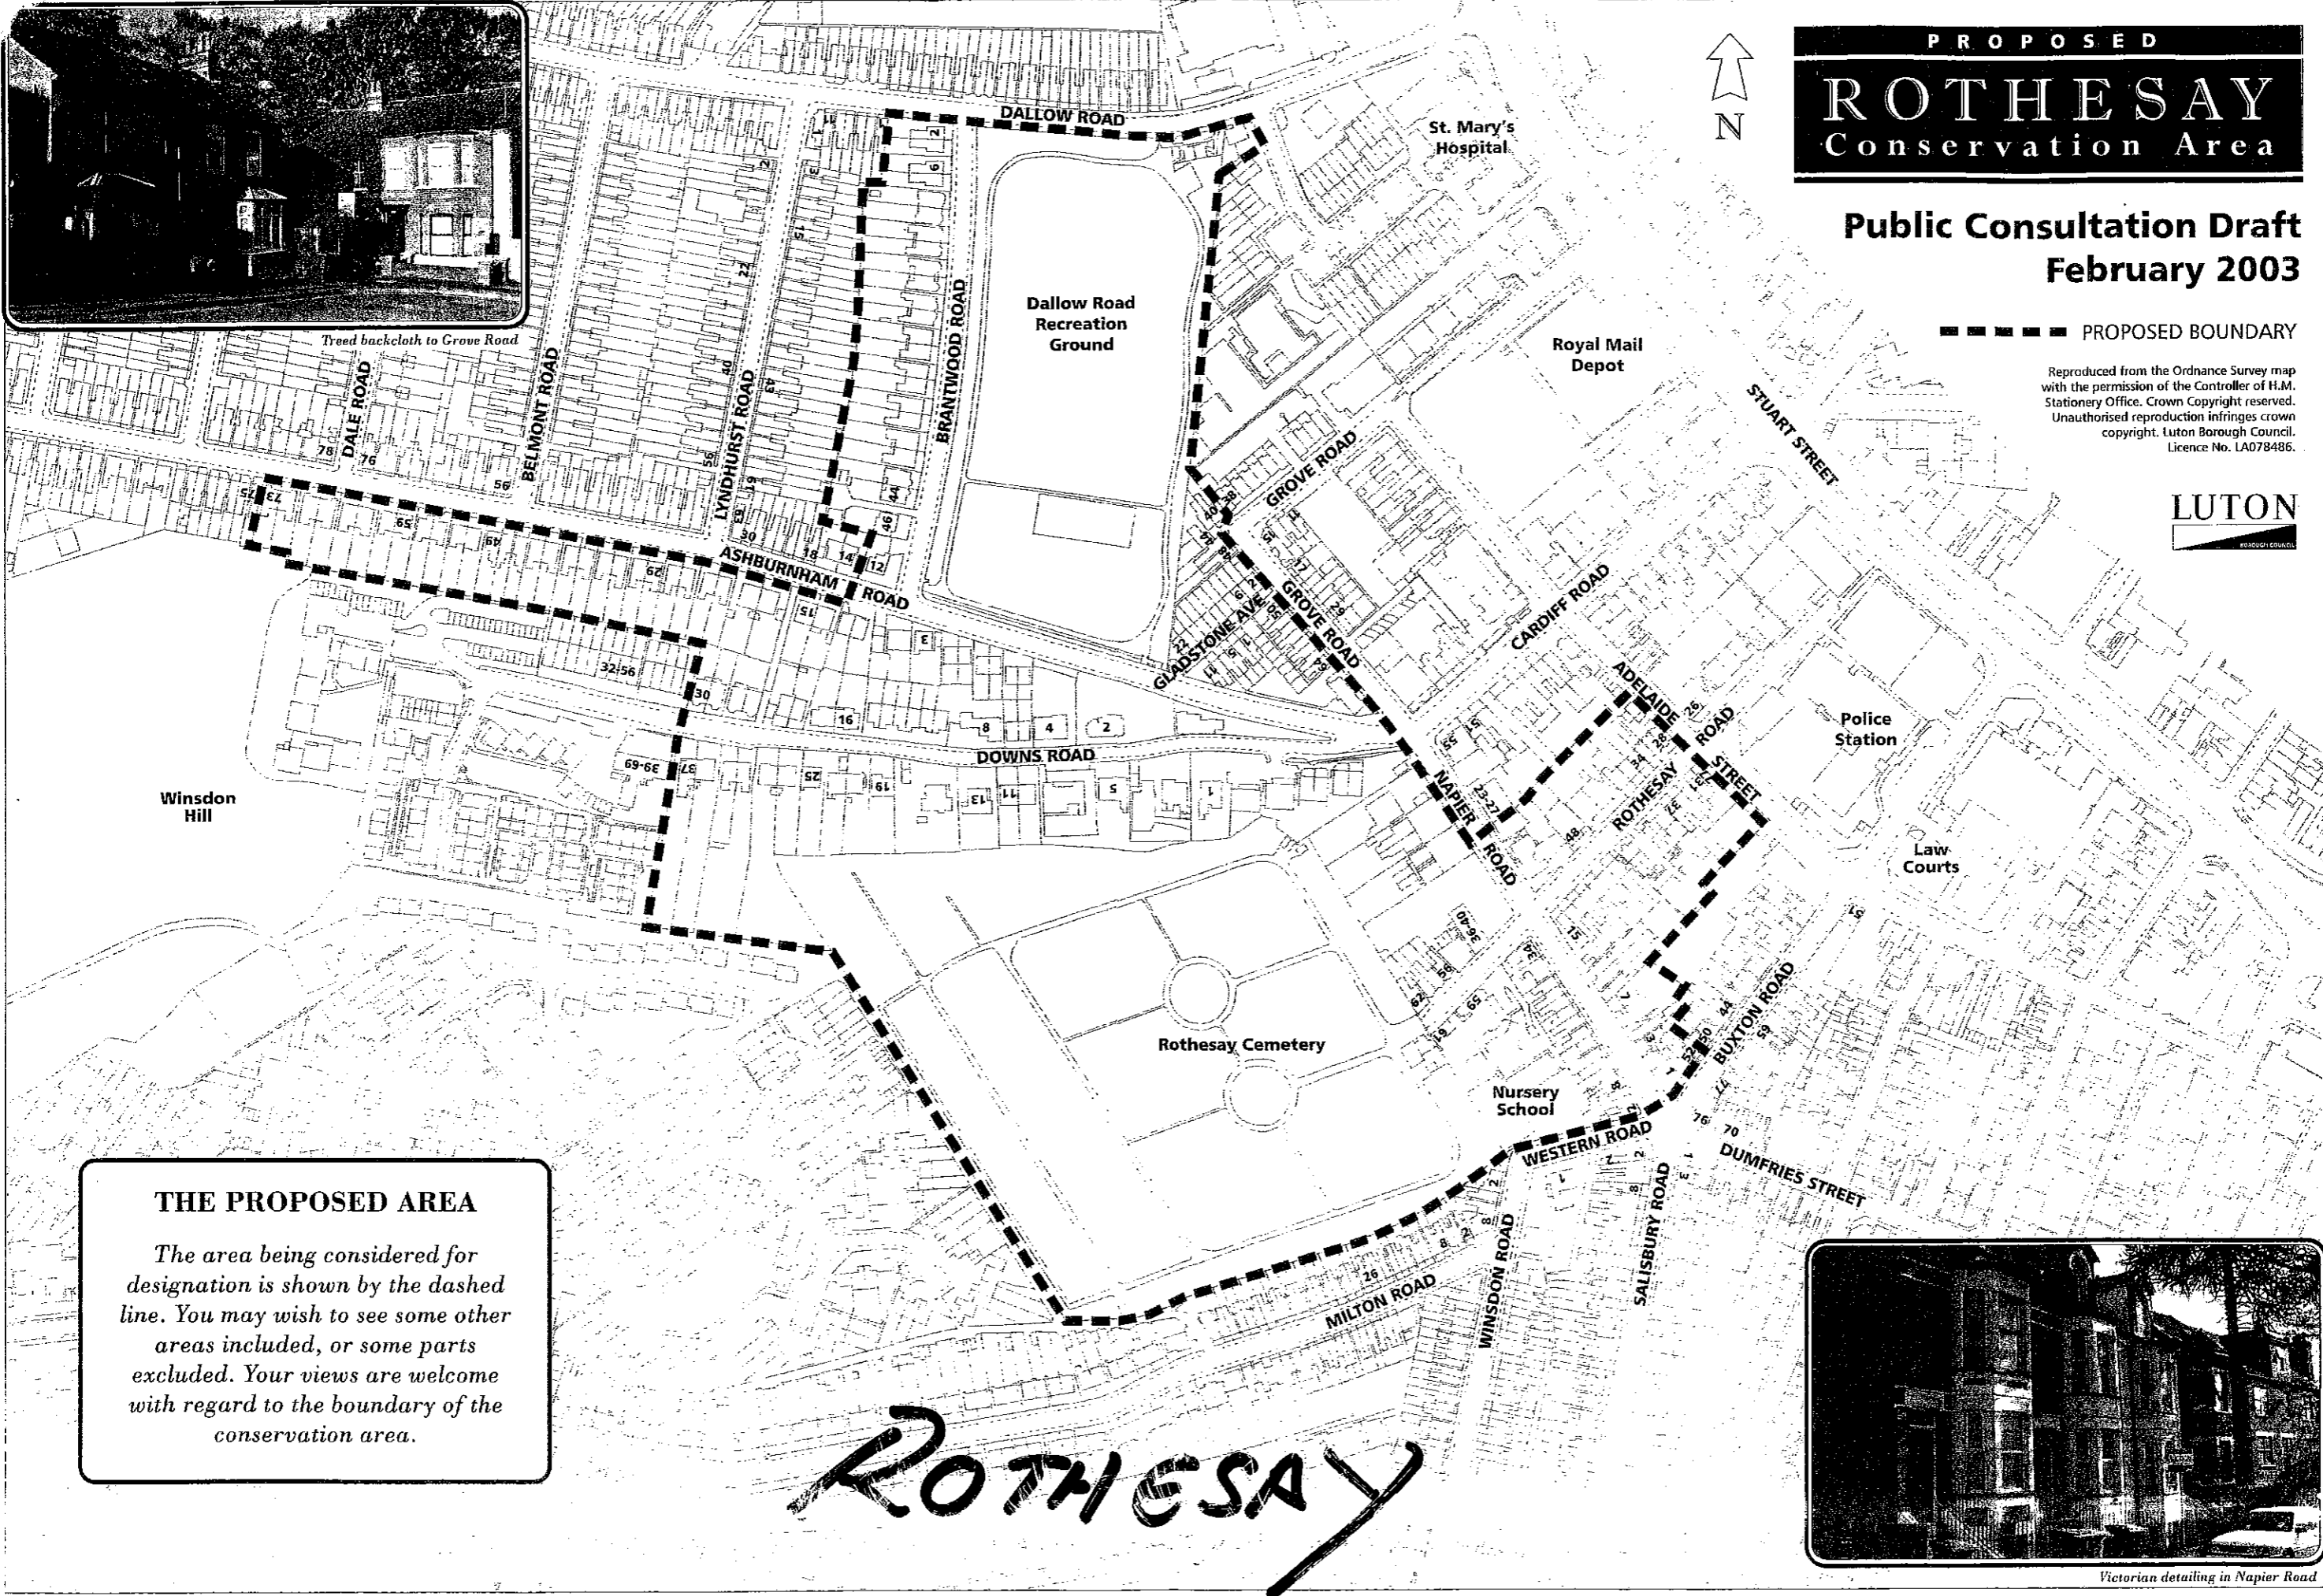

Treed backcloth to Grove Road

PROPOSED  
**ROTHESAY**  
 Conservation Area

Public Consultation Draft  
 February 2003

----- PROPOSED BOUNDARY

Reproduced from the Ordnance Survey map with the permission of the Controller of H.M. Stationery Office. Crown Copyright reserved. Unauthorised reproduction infringes crown copyright. Luton Borough Council. Licence No. LA078486.

**THE PROPOSED AREA**

The area being considered for designation is shown by the dashed line. You may wish to see some other areas included, or some parts excluded. Your views are welcome with regard to the boundary of the conservation area.

**ROTHESAY**

Victorian detailing in Napier Road