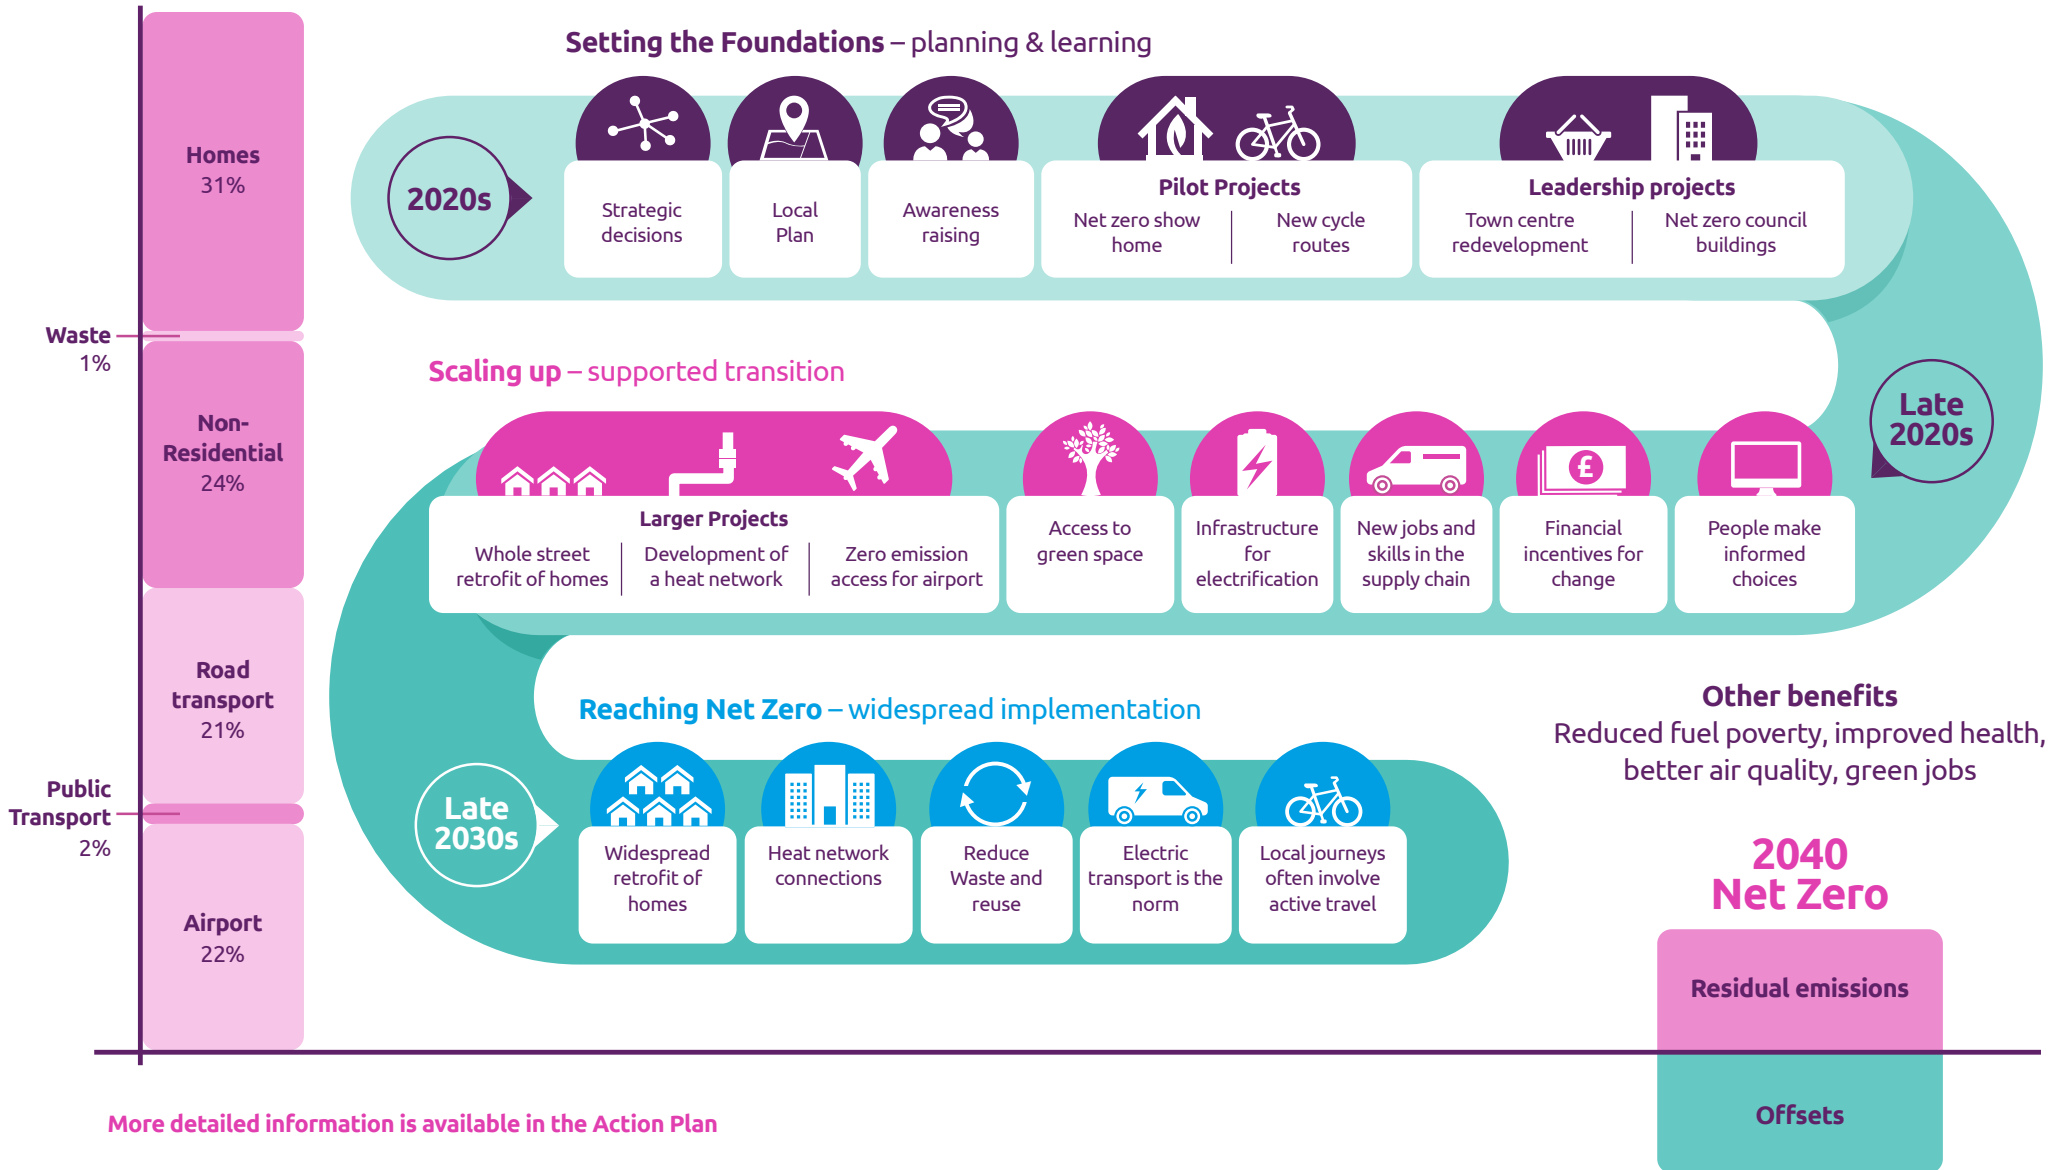

Luton Net Zero Roadmap

2019 - 790 kt CO₂e

More detailed information is available in the Action Plan