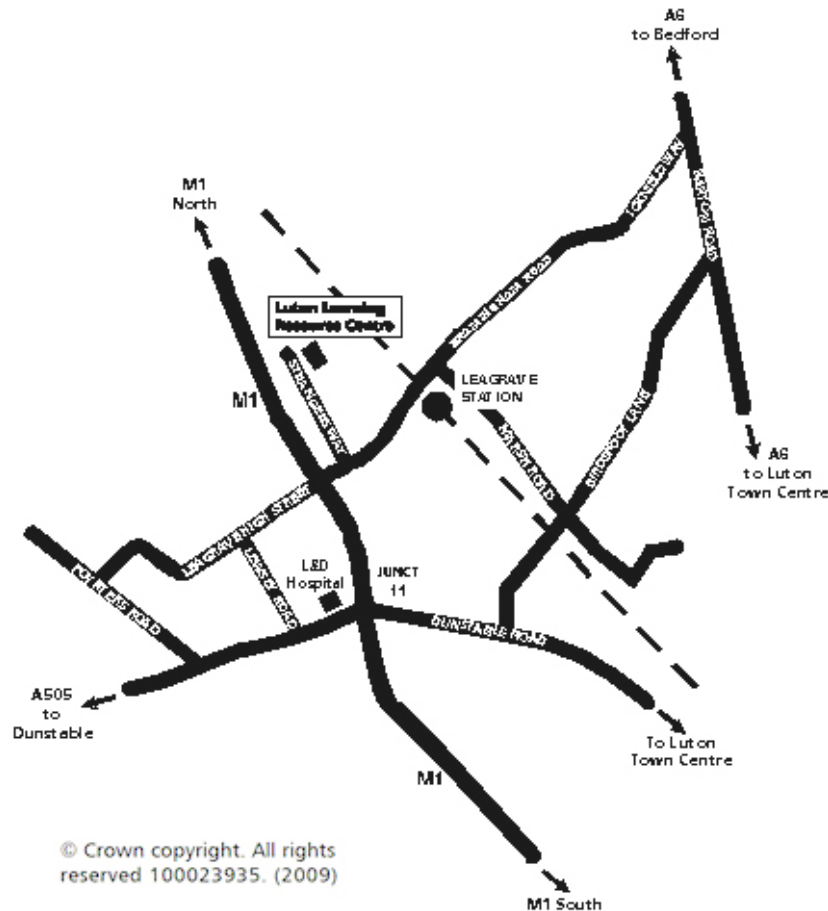

Luton Learning Resource Centre LLRC Map

Address:

LLRC
(old Leagrave Infant School Site)
Strangers Way
Luton LU4 9ND

Telephone: 01582 538200

Please park in rear car park

Directions to LLRC from M1 (heading northbound)

Exit M1 at junction 11. At roundabout turn left (signposted Dunstable), and get into right-hand lane. Turn right at traffic lights (by Luton & Dunstable Hospital) into Lewsey Road and continue down this road (approx 400 yards) until you come to another set of traffic lights where you will need to turn right again into Leagrave High Street. Continue along Leagrave High Street, once you go under the M1 bridge you need to take the next left into Strangers Way. LLRC is on the right hand side approx 75 yards down.

Directions to LLRC from M1 (heading southbound)

Exit M1 at junction 11. At roundabout turn right (signposted Dunstable), and get into right-hand lane. Turn right at traffic lights (by Luton & Dunstable Hospital) into Lewsey Road and continue down this road (approx 400 yards) until you come to another set of traffic lights where you will need to turn right again into Leagrave High Street. Continue along Leagrave High Street, once you go under the M1 bridge you need to take the next left into Strangers Way. LLRC is on the right hand side approx 75 yards down.