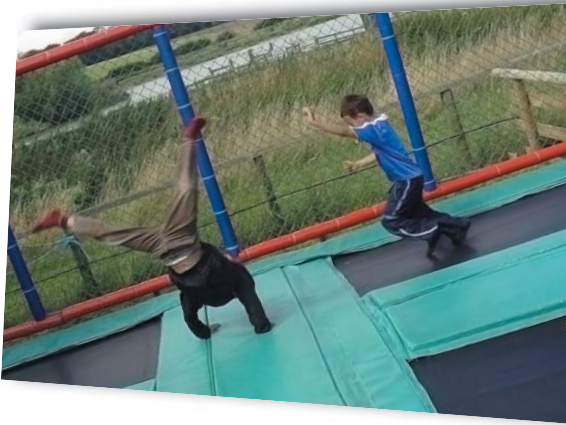

## BLAPPS

Better Living & Positive Parenting Support

The group runs every **Saturday**  
**10.30am - 12.30pm**

**Gill Blowers, LeaBank Site**  
**Wauluds Bank Drive**

**Visits**

**Cooking**

**Art & Craft**

**Table Football**